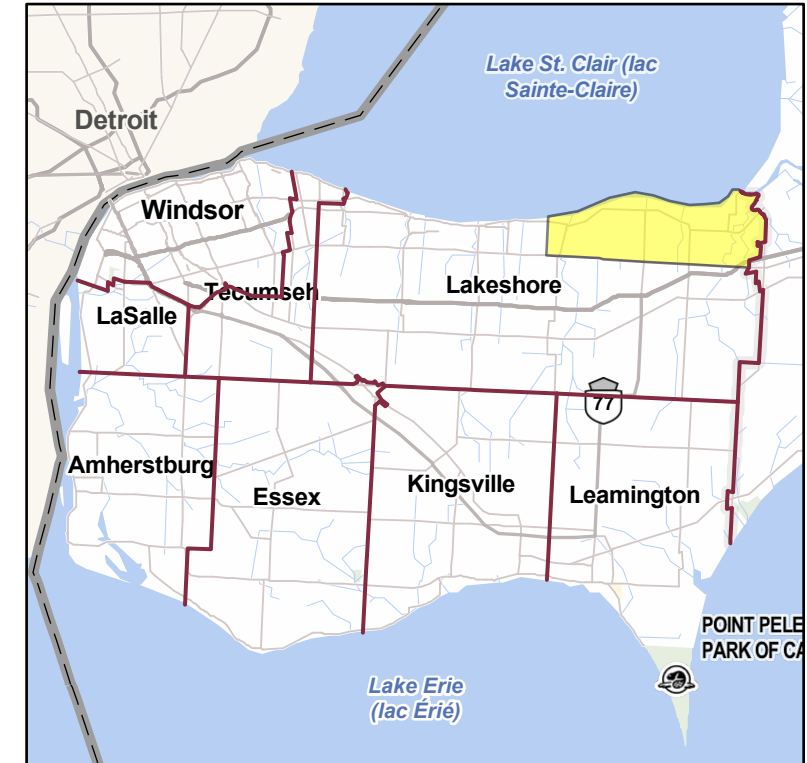

# DRAO Activation Area, Lakeshore 2023

## Legend

- Program activation area for the Municipality of Lakeshore
- Municipal Boundary

The information displayed on the base map has been compiled from various sources, may not accurately reflect the area affected by the disaster and may not be to scale. The contents of this map may be changed at any time without notice. The Province of Ontario assumes no responsibility or liability for any consequences of any use of this map.