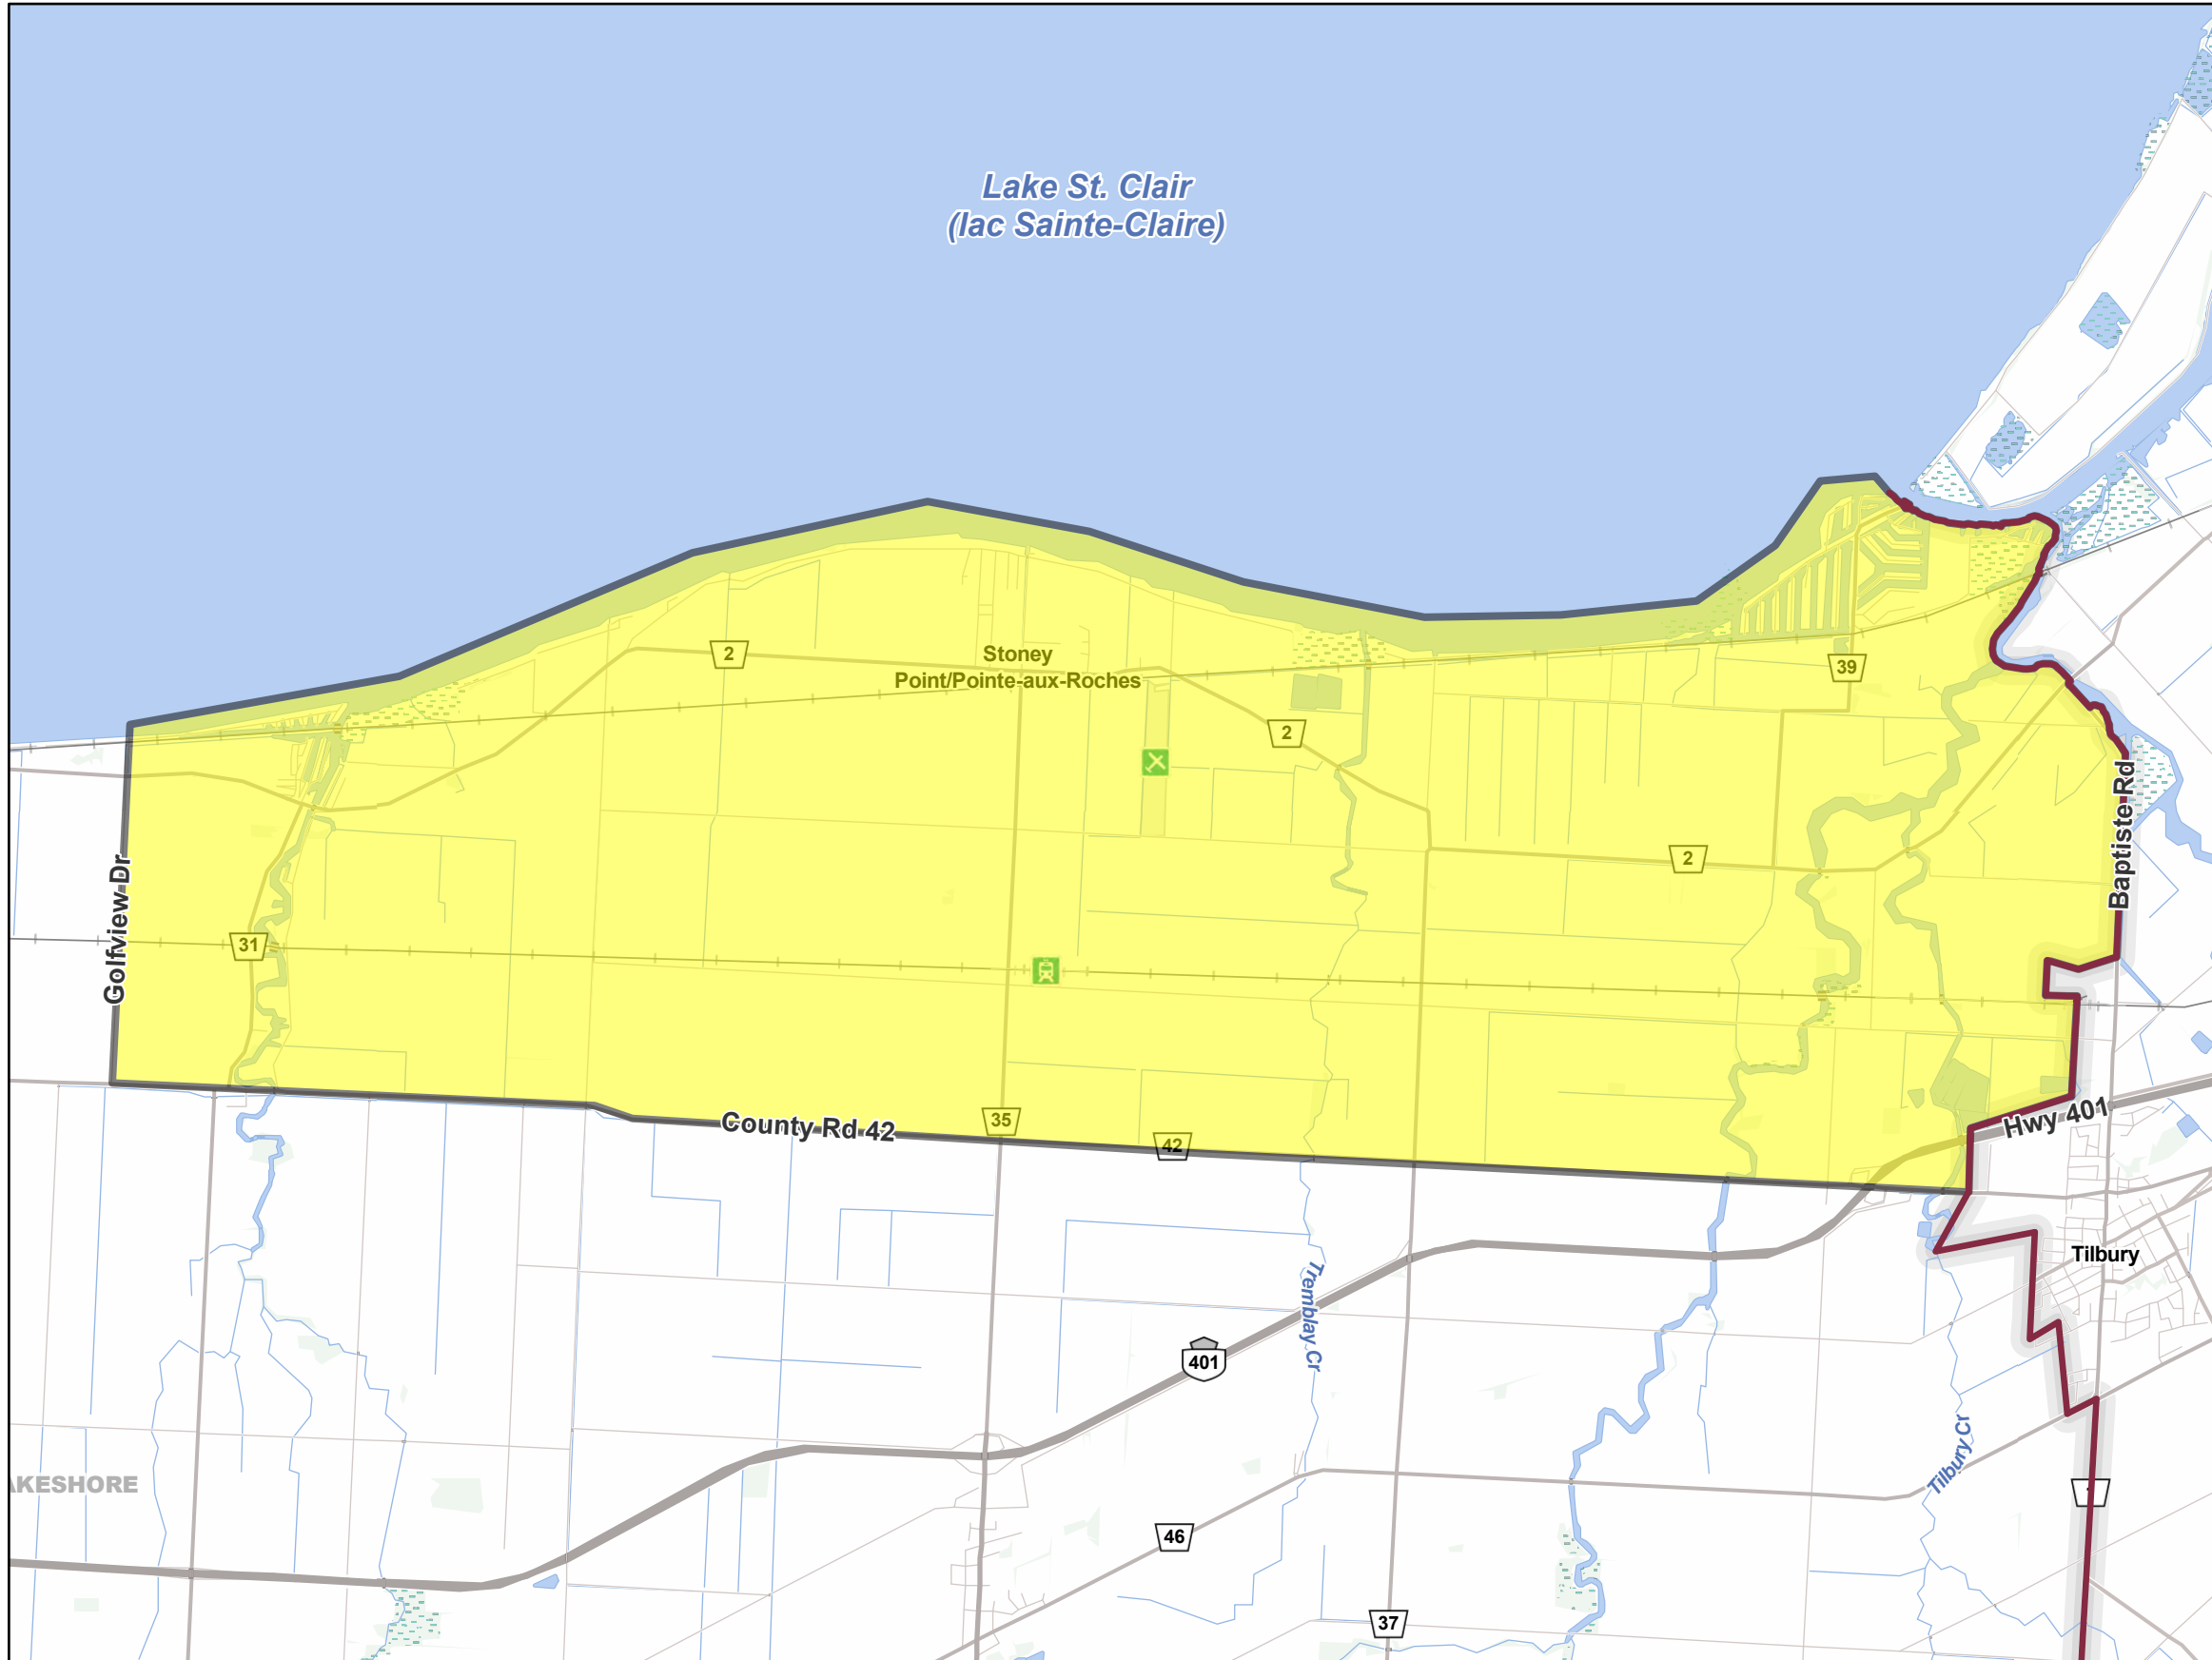

# DRAO Activation Area, Lakeshore 2023

## Legend

- Program activation area for the Municipality of Lakeshore
- Municipal Boundary

The information displayed on the base map has been compiled from various sources, may not accurately reflect the area affected by the disaster and may not be to scale. The contents of this map may be changed at any time without notice. The Province of Ontario assumes no responsibility or liability for any consequences of any use of this map.