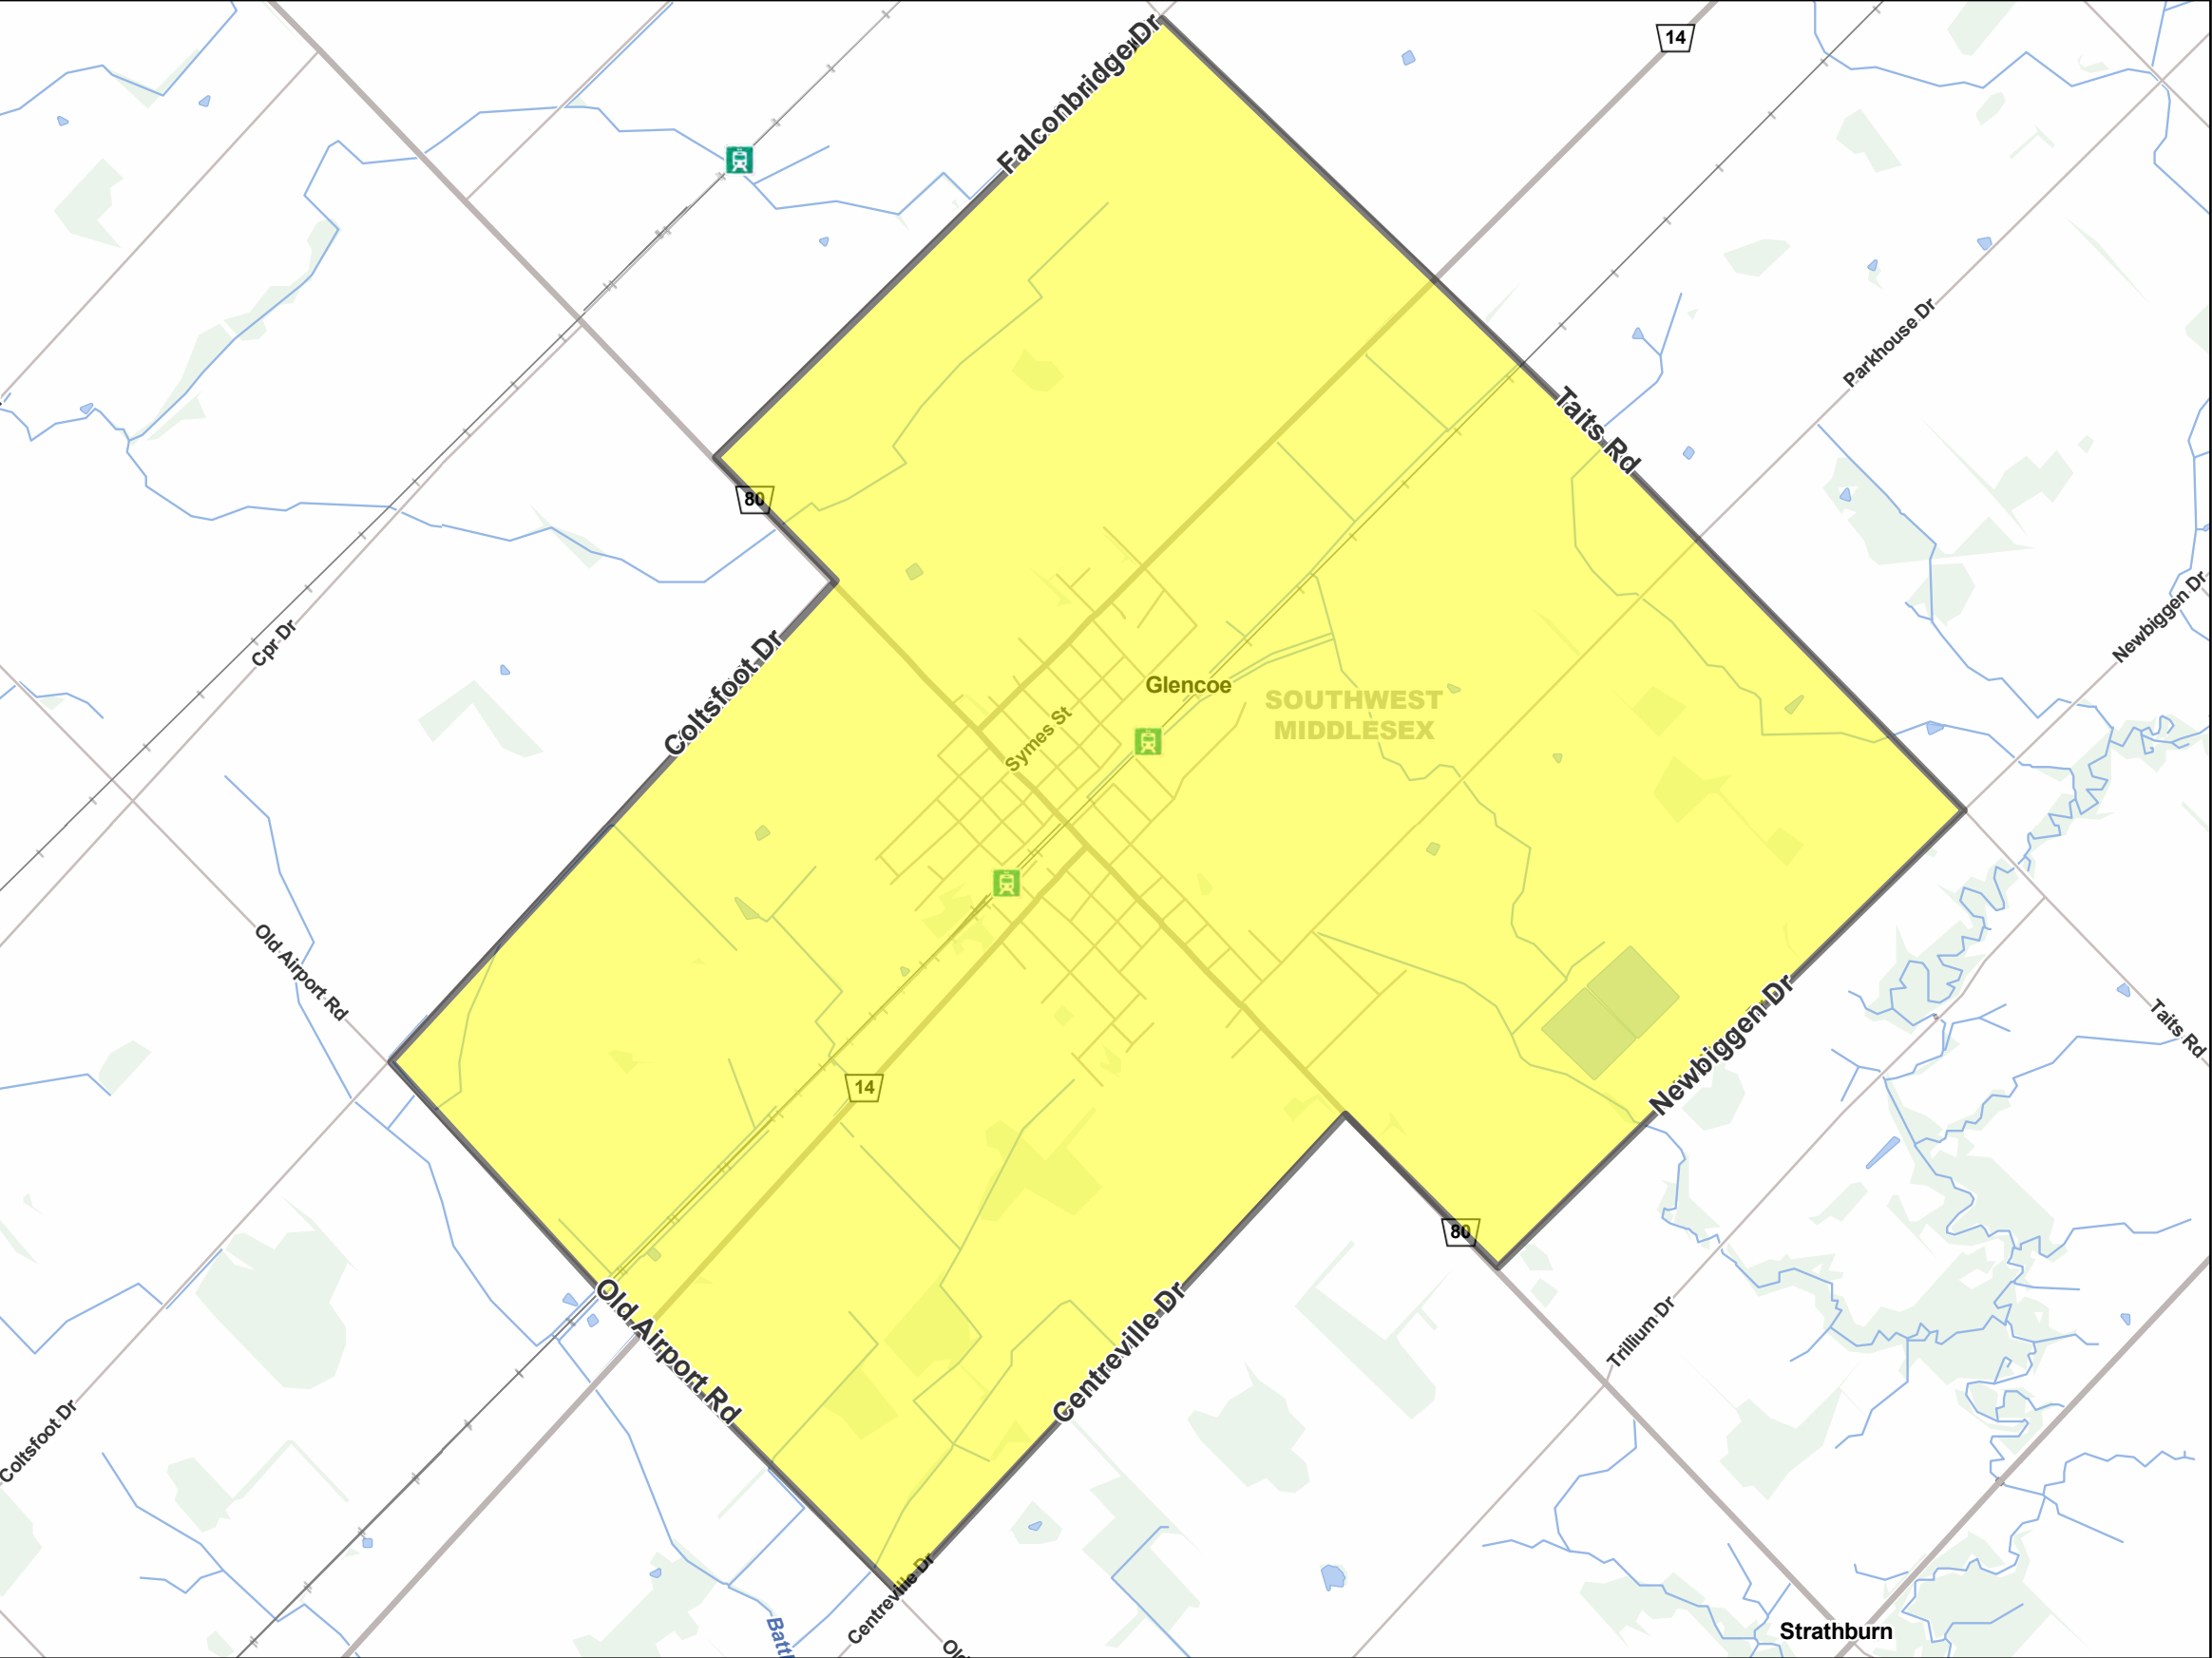

DRAO Activation Area, Southwest Middlesex 2023

Legend

- Program activation area for the Municipality of Southwest Middlesex
- Municipal Boundary

The information displayed on the base map has been compiled from various sources, may not accurately reflect the area affected by the disaster and may not be to scale. The contents of this map may be changed at any time without notice. The Province of Ontario assumes no responsibility or liability for any consequences of any use of this map.