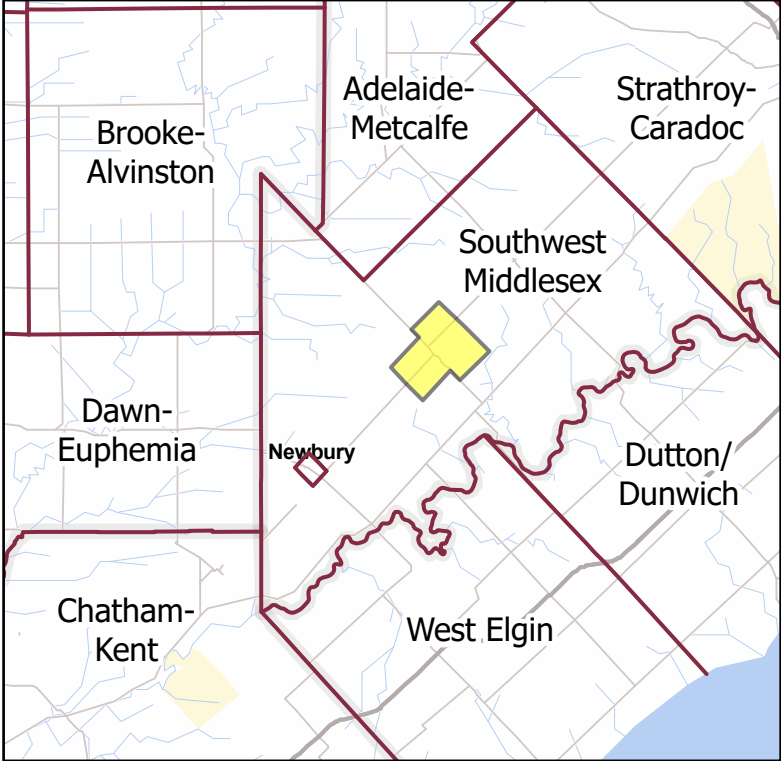

DRAO Activation Area, Southwest Middlesex 2023

Legend

- Program activation area for the Municipality of Southwest Middlesex
- Municipal Boundary

The information displayed on the base map has been compiled from various sources, may not accurately reflect the area affected by the disaster and may not be to scale. The contents of this map may be changed at any time without notice. The Province of Ontario assumes no responsibility or liability for any consequences of any use of this map.