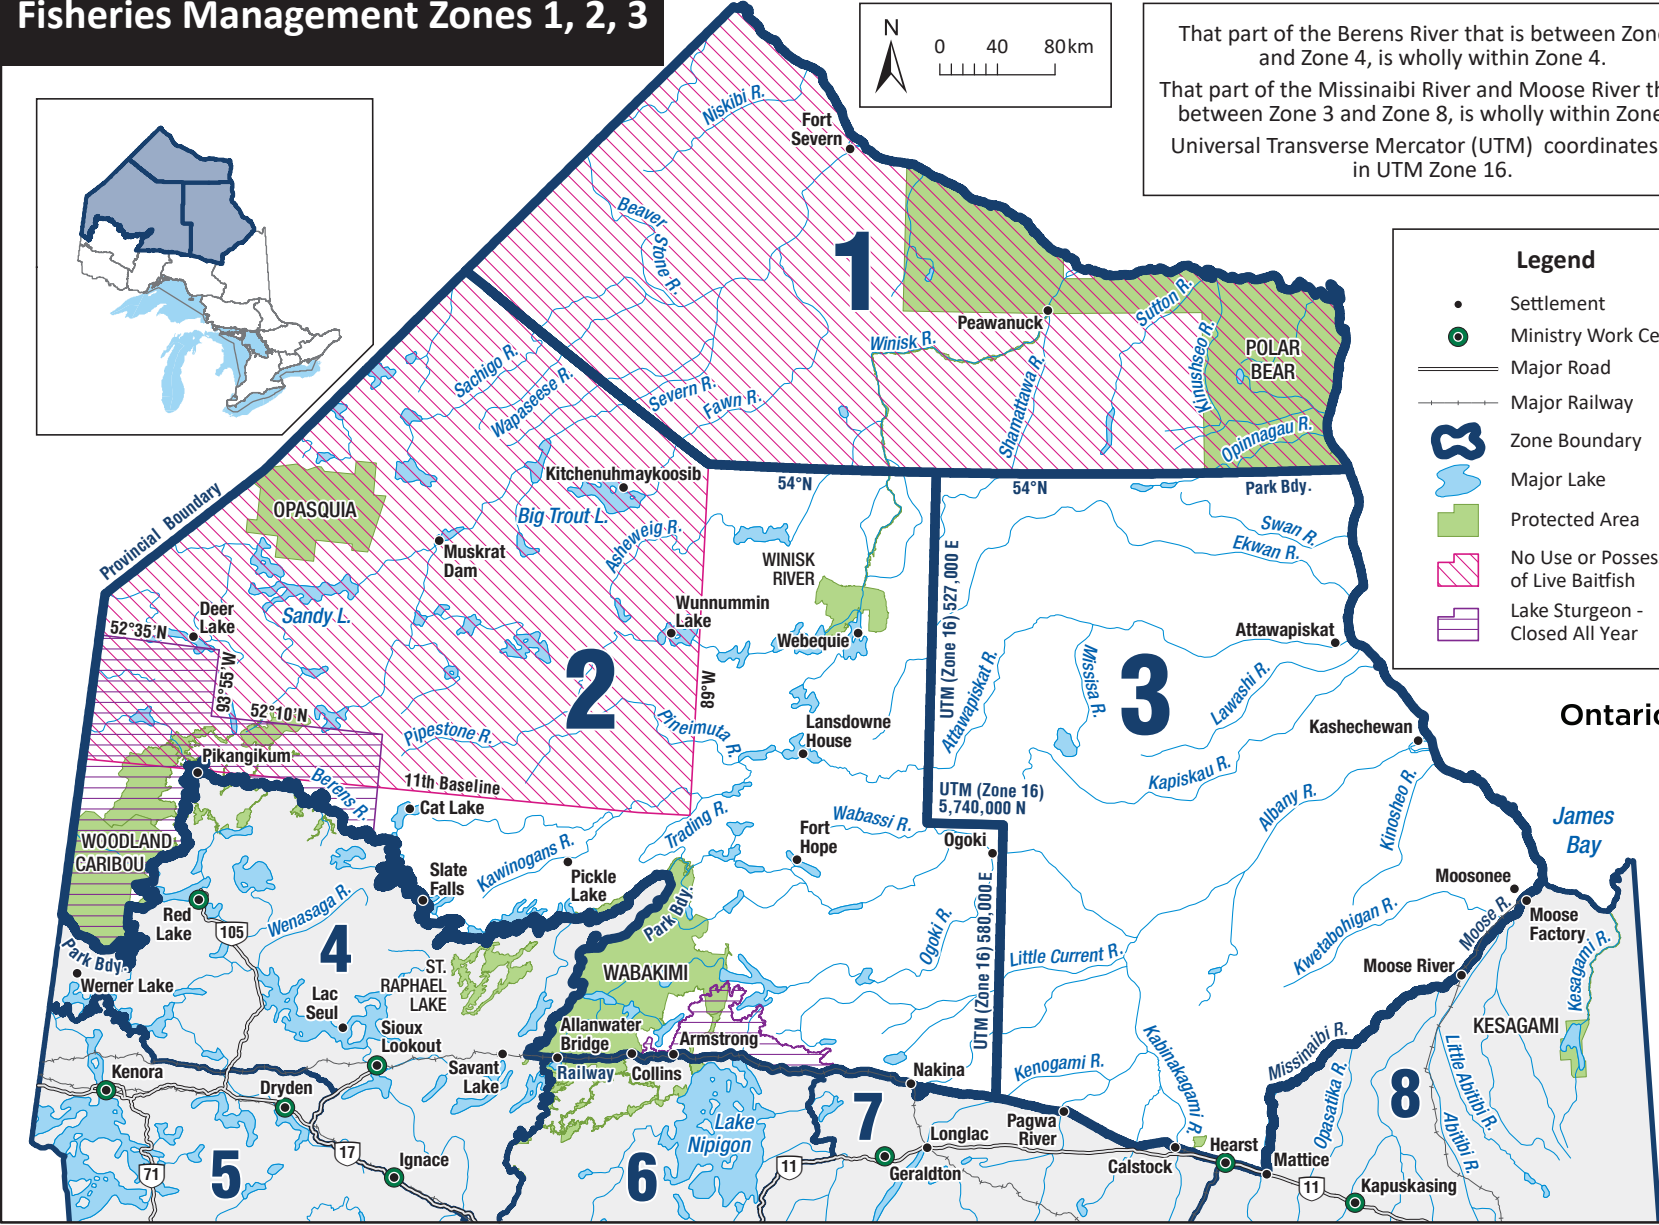

Fisheries Management Zones 1, 2, 3

That part of the Berens River that is between Zone 2 and Zone 4, is wholly within Zone 4.
 That part of the Missinaibi River and Moose River that is between Zone 3 and Zone 8, is wholly within Zone 8.
 Universal Transverse Mercator (UTM) coordinates are in UTM Zone 16.

Legend

- Settlement
- Ministry Work Centre
- ══ Major Road
- ══ Major Railway
- ⊕ Zone Boundary
- ⊕ Major Lake
- Protected Area
- ▨ No Use or Possession of Live Baifish
- ▨ Lake Sturgeon - Closed All Year

Ontario