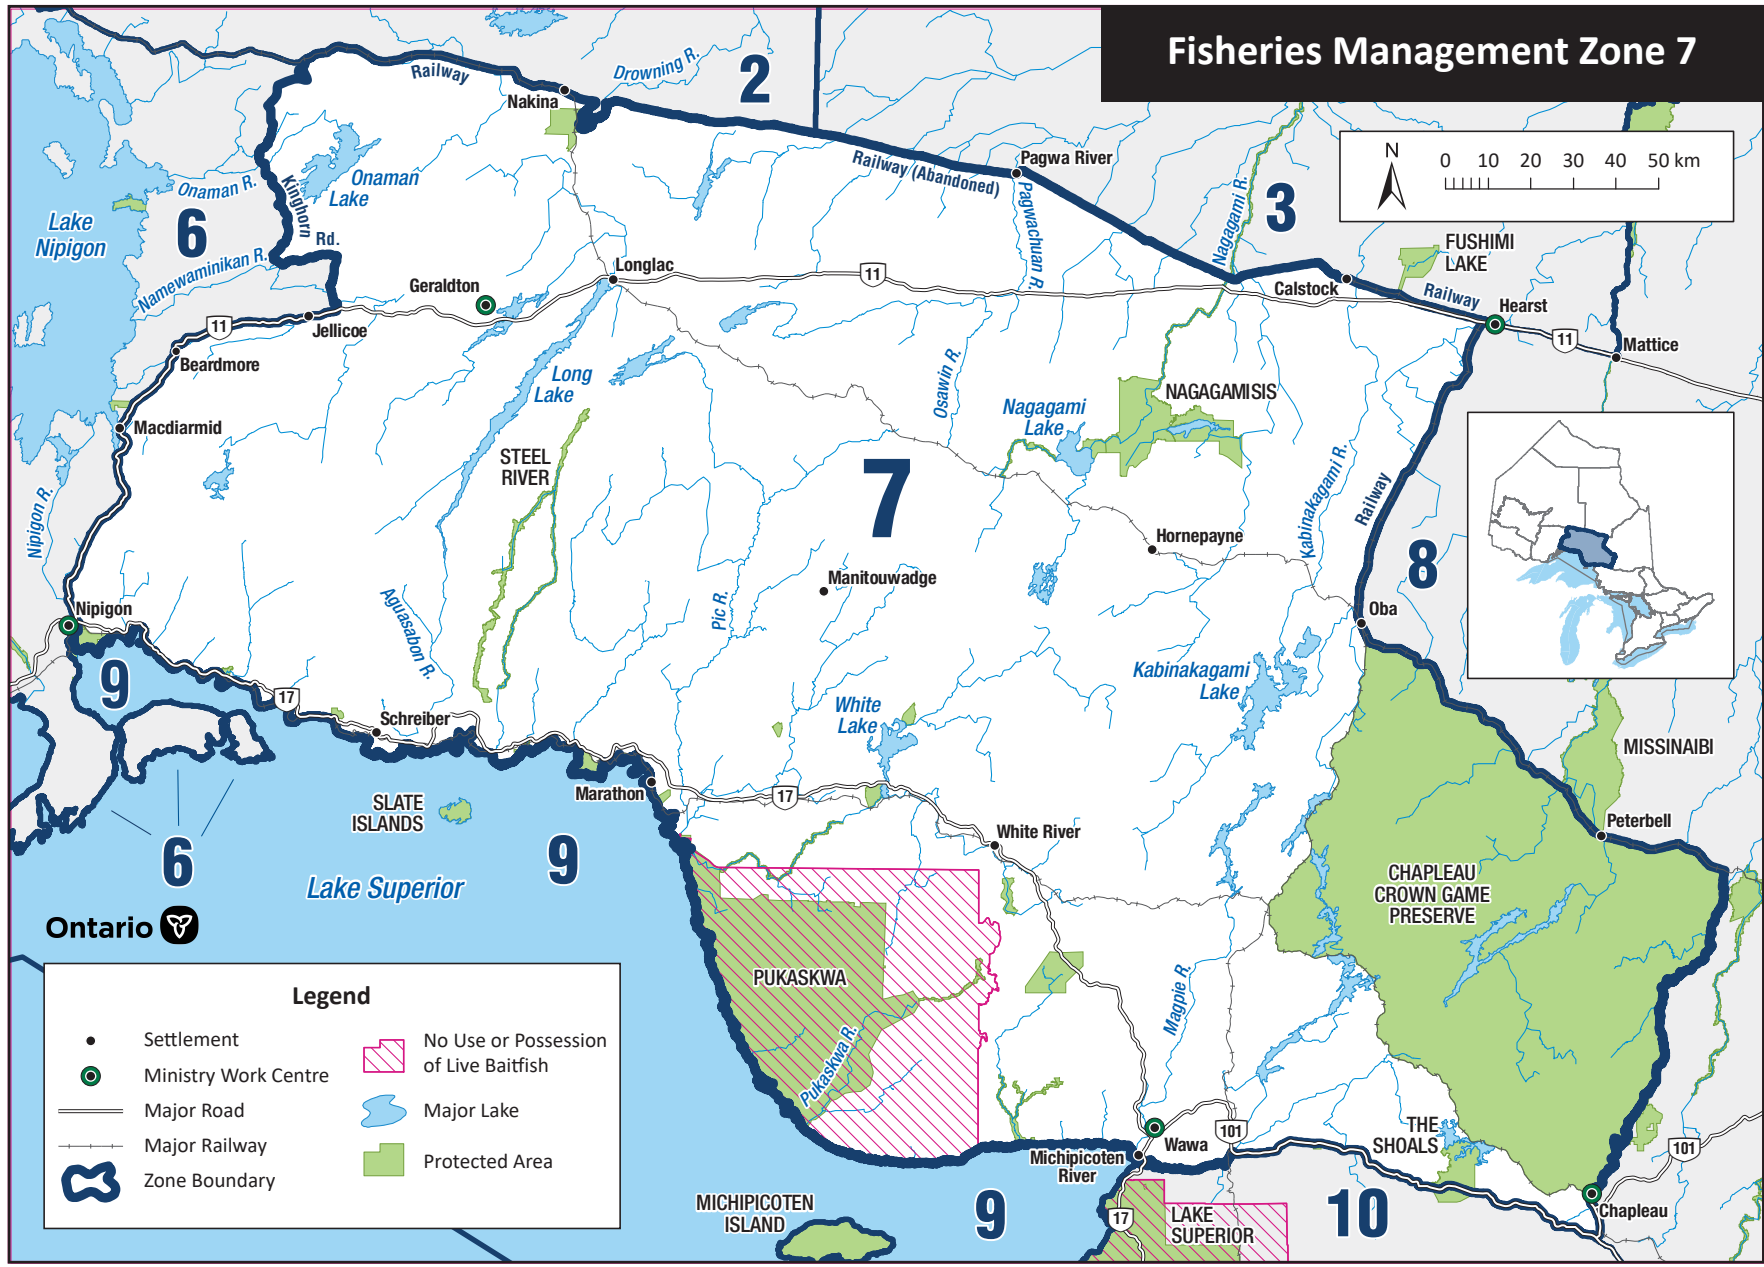

# Fisheries Management Zone 7

**Legend**

- Settlement
- Ministry Work Centre
- Major Road
- Major Railway
- ⊕ Zone Boundary
- ▨ No Use or Possession of Live Baitfish
- 🌊 Major Lake
- 🌿 Protected Area

Ontario

MICHIPICOTEN ISLAND

PUKASKWA

LAKE SUPERIOR

CHAPLEAU CROWN GAME PRESERVE

MISSINAIBI

NAGAGAMISIS

STEEL RIVER

SLATE ISLANDS

Lake Superior

Lake Nipigon

Nipigon

Macdiarmid

Beardmore

Jellicoe

Geraldton

Longlac