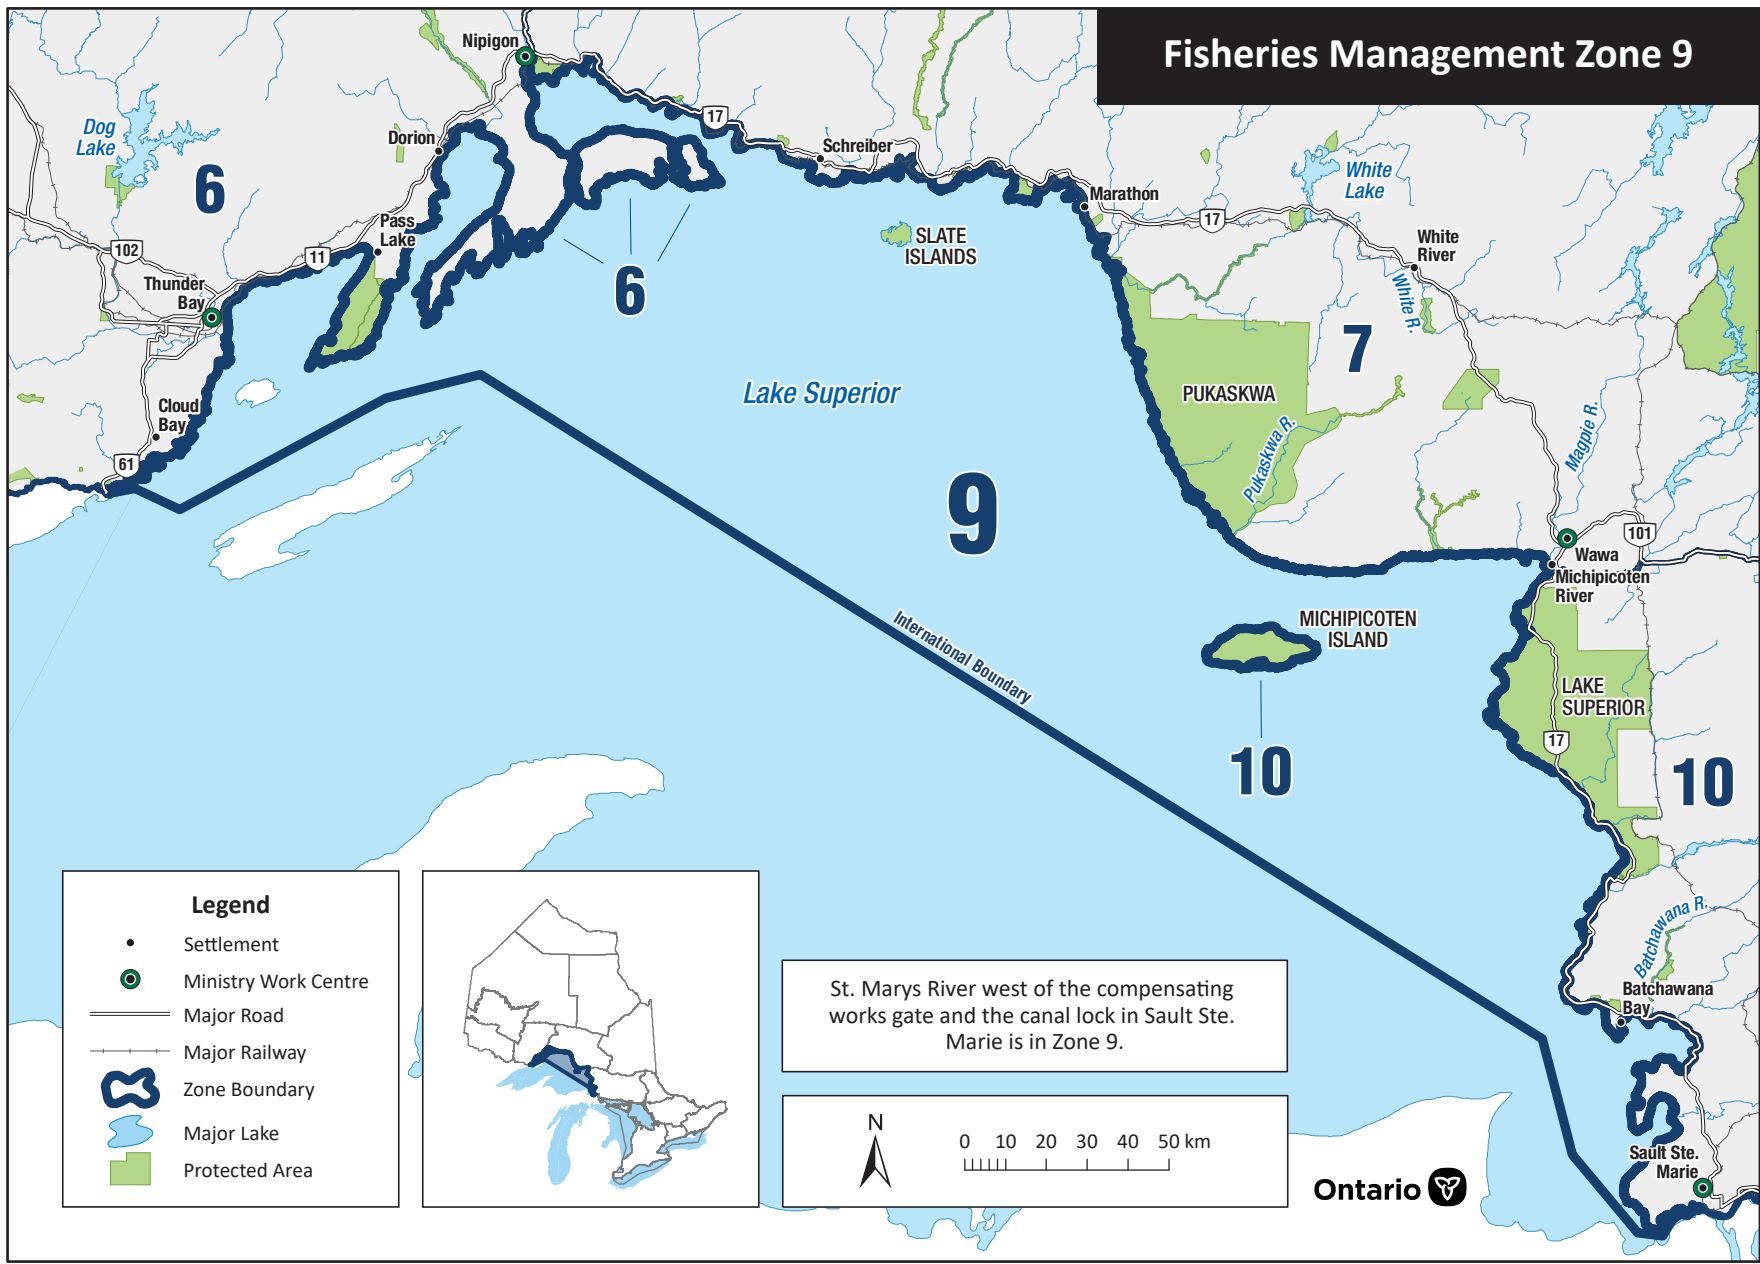

Fisheries Management Zone 9

Legend

- Settlement
- Ministry Work Centre
- Major Road
- Major Railway
- ⬭ Zone Boundary
- ⬭ Major Lake
- Protected Area

St. Marys River west of the compensating works gate and the canal lock in Sault Ste. Marie is in Zone 9.